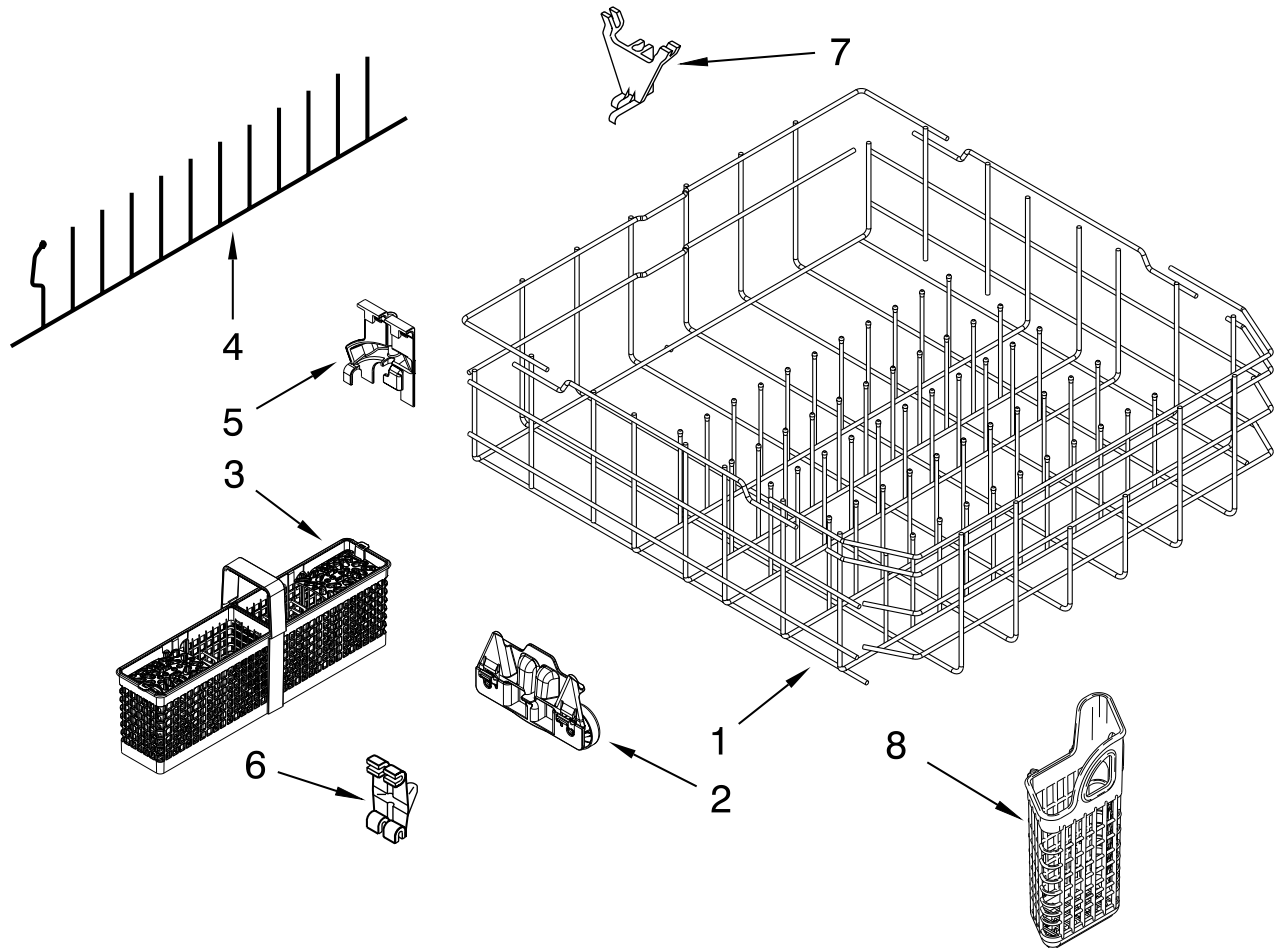

LOWER RACK PARTS

For Models: KUDE48FXBL0, KUDE48FXWH0, KUDE48FXSS0
(Black) (White) (Stainless)

Illus. No.	Part No.	DESCRIPTION
1	W10056271	Lower Rack
2	W10195416	Wheel & Transport Assembly
3	W10195723	Basket, Silverware
4	W10056272	Tine, Row
5	W10078215	Retainer, Tine Row (Combo)
6	W10175279	Retainer, Tine Row
7	W10078227	Retainer, Tine Row
8	W10195661	Basket, Utensil

FOR ORDERING INFORMATION REFER TO PARTS PRICE LIST